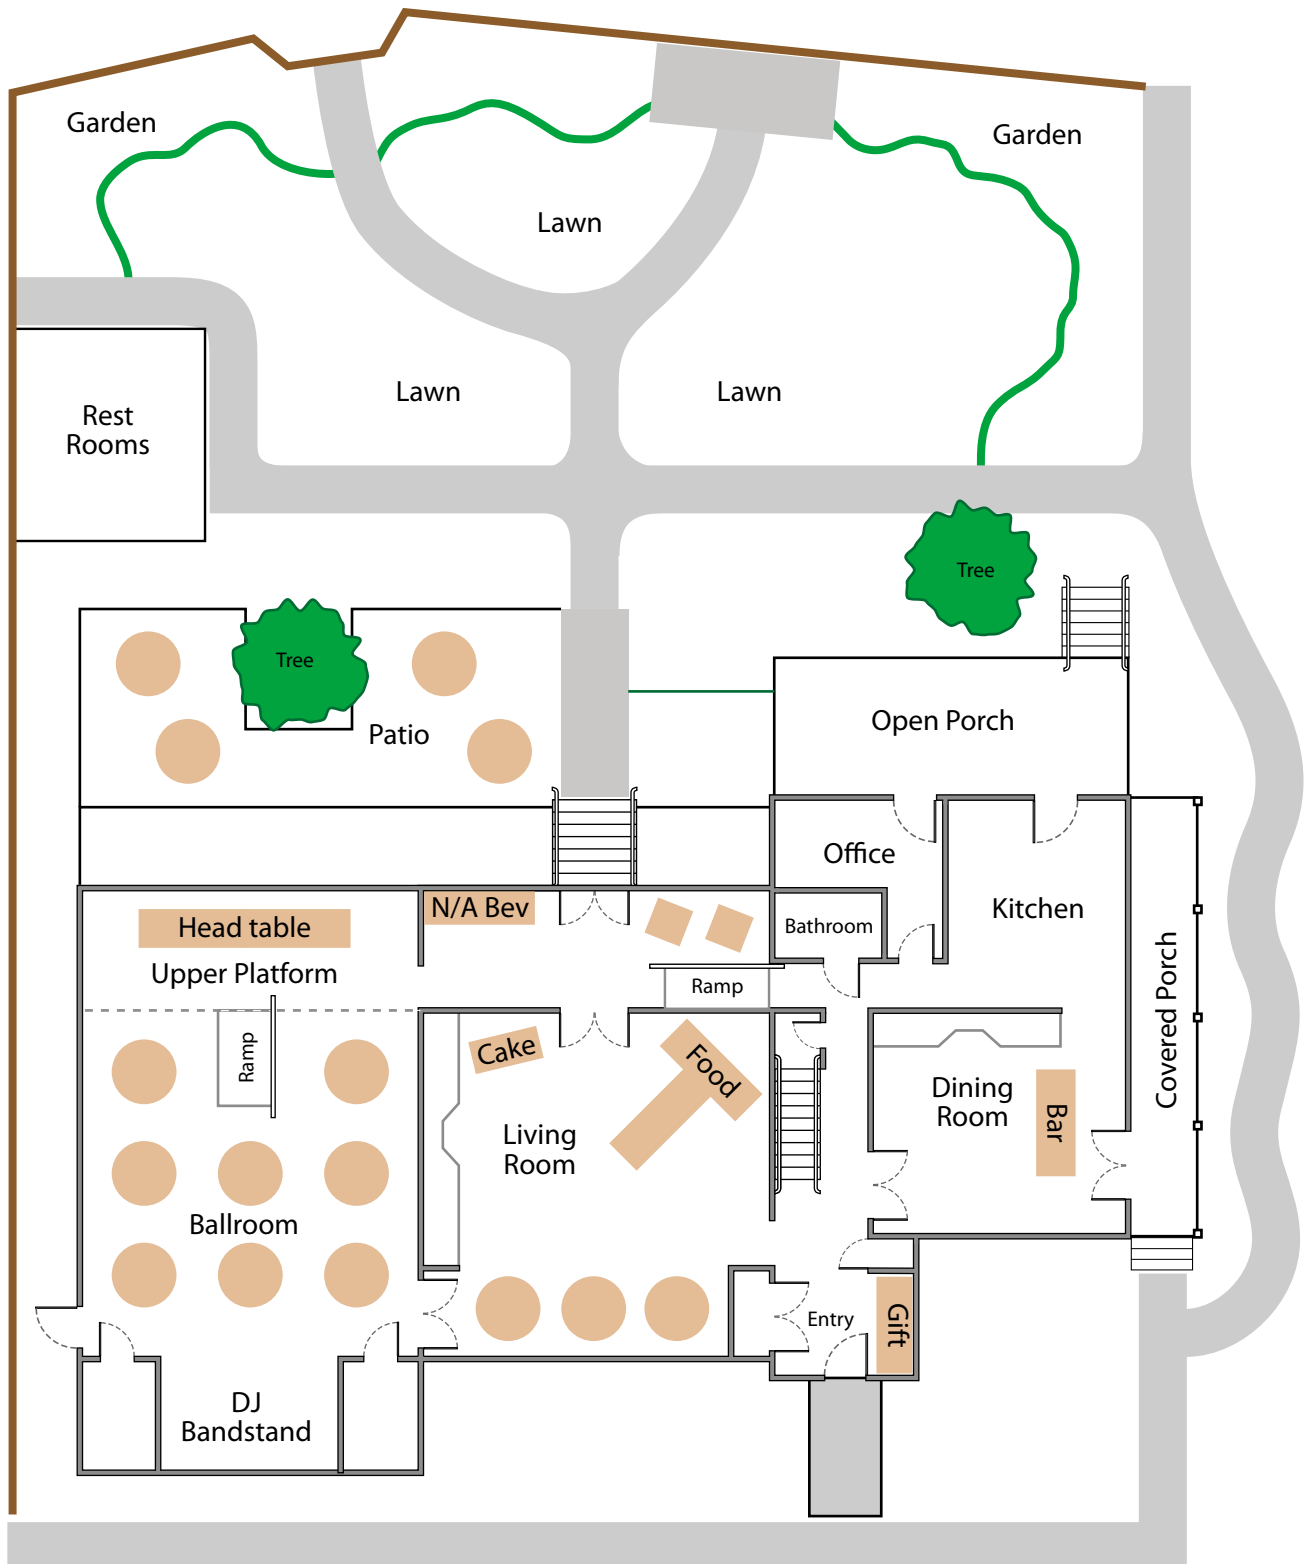

Monte Villa Farmhouse

Floor plan for 125 Guests

Note: 48" round tables seat 8, 30" bistro tables stand 4, head table seats 10-12